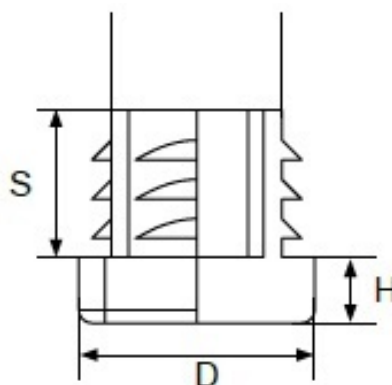

PRODUCT SHEET

Description:

Insert Glide For Square Tubes, 25x25mm, PE, Black

Item number:

10.03.060-0

Units	Box	Carton	HS Code	Barcode
Pcs.	500	2500	3901908099	 5704866007290

Color	D diameter	S shaft	H height
Black	12 x 12 mm	11,6 mm	4,0 mm
Black	16 x 16 mm	12 mm	5,0 mm
Black	18 x 18 mm	11 mm	5,0 mm
Black	20 x 20 mm	12 mm	5,0 mm
White	20 x 20 mm	12 mm	5,0 mm
Black	22 x 22 mm	14 mm	5,0 mm
Black	25 x 25 mm	13,5 mm	5,0 mm
White	25 x 25 mm	13,5 mm	5,0 mm
Black	30 x 30 mm	13,5 mm	5,0 mm
Black	40 x 40 mm	14 mm	5,0 mm
Black	50 x 50 mm	19 mm	5,0 mm
Black	60 x 60 mm	19 mm	5,0 mm